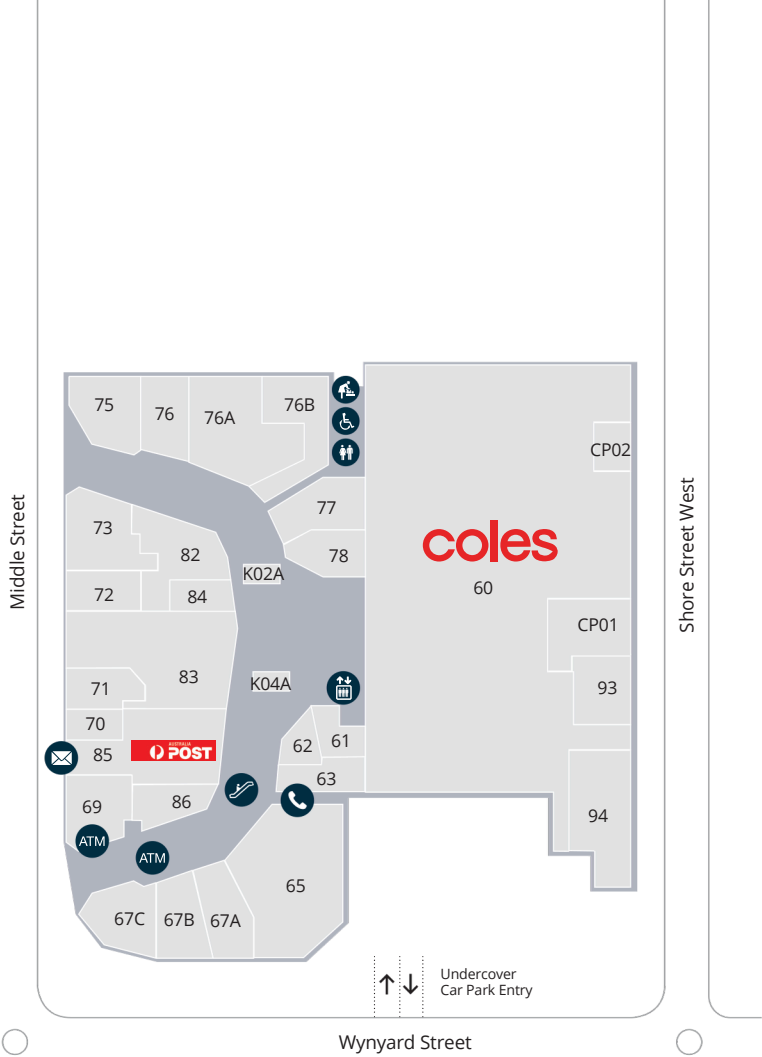

Store Directory

SUPERMARKETS & LIQUOR

Coles	60
Liquorland	2 & 63
Woolworths	1

FRESH FOOD

Fruit Kingdom	65
George's Gourmet Meats	78

FLORIST

Frannies Flowers	K03
------------------	-----

FAST FOOD & CASUAL DINING

Banjo's Bakery Café	24
Café Chieti	K05
Coffee Cups	K02A
Dumpling Huang Pty Ltd	71
Fish on Fire	73
Hikaru Sushi	3/4
Pierre's Gourmet Café	21
Smoked & Loaded	70
Sunshine Kebabs	20
Sushi Kibou	44
Sushi Shack	K04A
Viet's Roll	75

TRAVEL

Flight Centre	19
Travel Associates	30

AUDIOLOGY

Bay Audio	67B
-----------	-----

BANKING & FINANCIAL SERVICES

ANZ Bank	67C
Aussie Cleveland	18
Commonwealth Bank	25

DISCOUNT VARIETY & HOMEWARES

Abode Junction	43
Kaisercraft	15/16
The Reject Shop	101
What's Hot	31

OPTICAL

OPSM	14
Specsavers	82
The Spectacle Store	6

DENTAL

Bupa Dental	26
Pacific Smiles	76

AMENITIES

ATM	
Bathroom	
Bathroom (Accessible)	
Bathroom (Parent's Room)	
Lift	
Parking	
Post Box	
Public Telephone	
Taxi Rank	
Travelator	